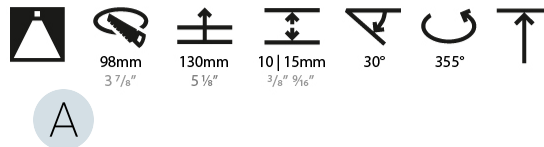

BIONIQ ROUND PINHOLE RECESSED

A35545- _____ - _____

base number   Finishes (Diamond)   Reflector Options

1. To build a product code in our configurator select the specify button on the base model # product page
2. To build a manual product code on this datasheet choose from the options listed below in blue font and add the suffix to the base model #

GENERAL

Series: Bioniq
Subseries: Bioniq Round Pinhole
Brand: Prolicht
Division: Architectural
Mounting Type: Recessed
Mounting Location: Ceiling
Subcategory: Downlight

PHYSICAL

Shape: Round
Diameter (mm): 107
Diameter (in): 4 3/16
Height (mm): 112
Height (in): 4 7/16
Ceiling Thickness (mm): 10 / 12.5 / 15
Ceiling Thickness (in): 3/8 or 1/2 or 9/16
Min. Recessing Depth (mm): 130
Min. Recessing Depth (in): 5 1/8
Light Distribution: Adjustable / Downlight
Weight (kg): 0.456
Weight (lbs): 1
Fixture Finish: SSR / BKV / CWI / CRY / HAB / UFT / ITA / RUA / FTG / MYG / LOD / PUS / FRO / FUP / KIA / POP / BLS / SPG / MEY / GOH / GUM / CHC / COM / ABZ / JAG / OBR / MOS / ROR
Fixture Material: Aluminum Die Cast
Cut-out Measurements: 98mm / 3 7/8"

ELECTRICAL

Lamp Type: LED (Zhaga Standard)
Total Output Wattage (W): 15
Dimming: Dali Dimming
Driver Included: No
Driver Location: Recessed Housing
Driver Type: Constant Current - 120Vac
Housing: See components
Input Voltage (V): 120
Constant Current (MA): 350

LED

Number of LEDs: 1
Color Temperature (°K): Warm Dim
Max. Delivered Lumen (lm): 760
Nominal Lumen (lm): 1140
CRI: >90 CRI
Lamp Life (hrs): 50000

OPTICAL

Reflector: 20 / 40 / 60
Adjustability: Rotational 355°; Tilt 30°

RATINGS AND CERTIFICATIONS

Certified By: Certified for North American Standards
IP rating: IP20

PROJECT	_____
TYPE	_____
SPECIFIER	_____
QUANTITY	_____
DATE	_____

112mm 4 7/16"